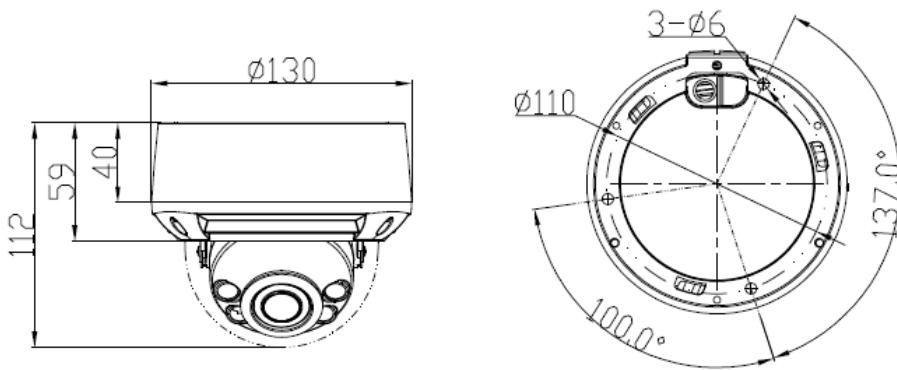

Dimensions (mm)

Accessories

Optional:

VST-CBK501
Wall Mount