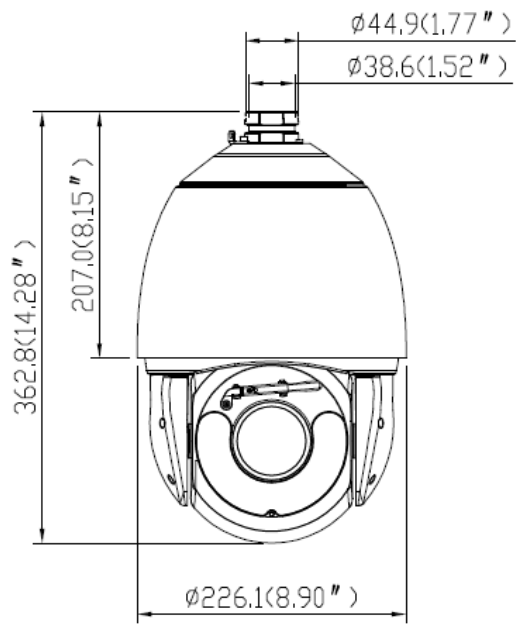

## Specification

Camera				
Image Sensor	1/1.8" Progressive Scan CMOS			
Max. Resolution	3840(H) × 2160 (V)			
Electronic Shutter	Auto/Manual, 1/5 to 1/20,000s			
Min. illumination	Color: 0.005 Lux @ (F1.6, AGC ON), B/W: 0.001 Lux @ (F1.6, AGC ON), 0 Lux with IR			
Day & Night	Auto (ICR)			
Illumination Distance	IR distance up to 300m (984.3ft)			
Illuminator On/Off Control	Auto/Manual			
Wiper	Support			
Lens				
Focal Length	6.8 to 272 mm			
Max. Aperture	F1.63 to F4.94			
Angle of View	H: 58.2° to 2.2°, V: 34.3° to 1.3°			
Optical Zoom	40x			
Digital Zoom	16x			
Iris Control	Auto/Manual			
Focus Control	Auto/Manual/Semi-automatic			
DORI Distance				
Lens	Detect	Observe	Recognize	Identify
Wide	136m (446.2ft)	54.4m (178.5ft)	27.2m (89.2ft)	13.6m (44.6ft)
Tele	5000m (16,404.2ft)	2000m (6,561.7ft)	1000m (3,280.8ft)	500m (1,640.4ft)
PTZ				
Pan/Tilt Range	Pan: 0° to 360° endless, Tilt: -10° to +90°			
Pan Speed	Pan speed: 0.1° to 300°/s, preset speed: 300°/s			
Tilt Speed	Tilt speed: 0.1° to 300°/s, preset speed: 300°/s			
Presets	400			
Patrol Scan	6 Track, 12 Scan, 12 Patrol (up to 32 presets each patrol)			
Power-Off Memory	Support			

## Dimensions (mm)