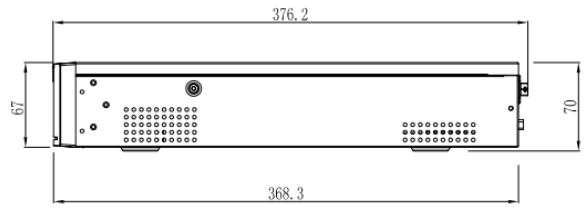

Dimensions (mm)