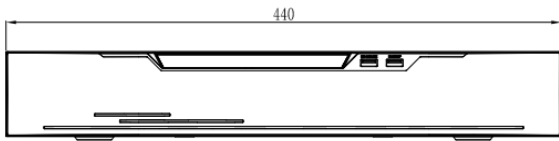

Specification

Video Input	
IP Camera Input	32 Channel
Incoming Bandwidth	320Mbps
Outgoing Bandwidth	320Mbps
Video Output	
HDMI Output	3840×2160, 1920×1080, 1440×900, 1280×1024
VGA Output	1920×1080, 1440×900, 1280×1024
Different Source Output	Support
Decoding Capacity	1ch 12MP, 4ch 8MP, 8ch 4MP, 16ch 1080P, 32ch 720P
Dual Stream	Support
Multi-screen Display	1st Screen: 1/4/8/9/16/32/36 2nd Screen: 1/4/8/9/16
Recoding	
Resolution	12MP, 8MP, 6MP, 5MP, 4MP, 3MP, 1080P, 720P, D1 etc.
Recording Mode	Manual, Schedule (Regular, Continuous), Event
Trigger Events	Motion Detection, Video Loss, Alarm in, IVS
Playback and Backup	
Sync Playback	16/9/4/1
Search Mode	Time /Date, Alarm, Picture grid, Event
Backup Mode	USB Device, Network, eSATA
Alarm	
General Alarm	Motion Detection, Video Loss, IVS, Alarm in, Alarm out
Abnormal Alarm	Disk Alarm, IP Address Conflict, Network Disconnect
Network	
Network Function	HTTP, HTTPS, TCP/IP, IPv4, UPnP, UDP, RTSP, SMTP, NTP, DNS, DHCP, P2P, IP Filter, DDNS, 802.1X, SNMP, 3G/4G, PPPoE
Remote Users	8 users
Smart Phone	iPhone, iPad, Android
Interoperability	ONVIF, SDK, CGI

Storage	
HDD	4 SATA Ports, up to 12TB for each HDD
eSATA	1 eSATA Port
Cloud Storage	Support
Disk Array	
Array Type	RAID 5, RAID 6, RAID 10
Interface	
Interface	1 × RJ-45, 10/100/1000 Mbps self-adaptive Ethernet port
PoE	16 Ports (IEEE 802.3af), 128W
HDMI	1
VGA	1
Audio I/O	1/1
Alarm I/O	2/2
USB	3 ports (USB 2.0 × 2, USB3.0 × 1)
General	
Power Supply	AC100 ~ 240V
Power Consumption	< 15 W (without HDD)
Operating Conditions	-10 °C ~ 50 °C (14 °F ~ 122 °F)
Storage Conditions	Less than 90% RH
Certifications	CE/FCC
Dimensions	440 × 368.3 × 70 mm (17.32 × 14.5 × 2.76 inch)
Net Weight	4.65 kg (10.25 lb) without HDD

Dimensions (mm)

Rear Panel