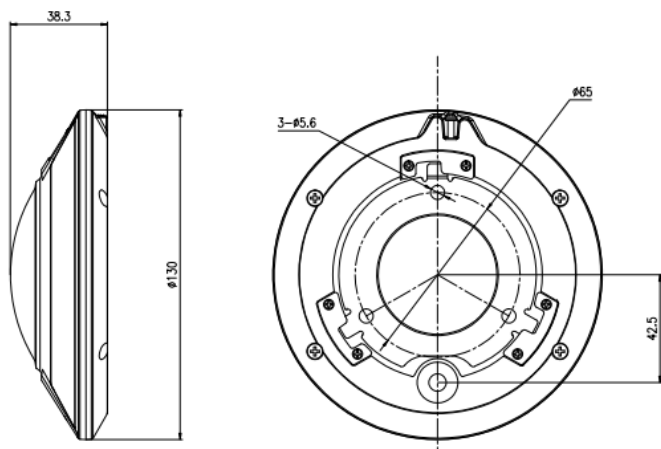

### Key Features

- 1/1.7" progressive scan CMOS
- 20fps @ 12MP(4000x3000)
- Multiple de-warping mode
- Image distortion correction
- Support camera & software de-warping
- DWDR, 3D DNR, ROI, Defog, HLC,IVS
- Smart IR up to 15 m
- IP66

# Specification

Camera	
Image Sensor	1/1.7" Progressive Scan CMOS
Effective Pixels	4000(H)×3000(V)
Electronic Shutter	Auto/Manual, 1/5 ~ 1/20,000s
Min. illumination	Color: 0.009 Lux @ (F1.2, AGC ON) B/W: 0 Lux @ (IR LED ON)
S/N Ratio	55dB
Day/Night	Auto(ICR)
Wide Dynamic Range	DWDR
IR Range	Up to 15 m (49.2 ft)
IR On/Off Control	Auto/ Manual
Lens	
Lens Type	Fixed
Iris	Fixed Iris
Focal Length	1.83 mm
F Number	F2.4
Angle of View	180°×180°
Focus Control	Fixed
Video	
Max. Resolution	12MP (4000×3000)
Streaming Capability	2 Streams
Stream/Frame Rate	Stream1: 4000×3000 @20fps, 4096×2160, 3840×2160, 3000×3000, 2560×2560, 1920×1080 @25/30fps Stream2: 1280×960, D1, 720×720 @25/30fps
Bit Rate Control	CBR/VBR
Bit Rate	Stream1: 500kbps~16000kbps Stream2: 100kbps~8000kbps
Image Enhancement	HLC/BLC/Defog
White Balance	Auto
Gain Control	Auto/Manual
Mirror	Support
Noise Reduction	2D/3D DNR
Aisle Mode	Support
Region of Interest	Off/On (8 Zone, Rectangle)
Motion Detection	Support
Privacy Masking	Support

## Dimensions(mm)