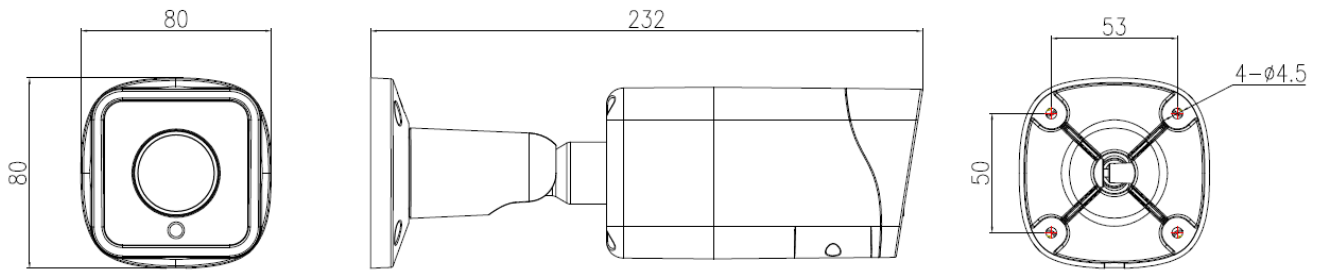

Dimensions (mm)

Accessories

Optional:

VST-CBK656A
Junction Box

VST-CBK627D
Pole Mount