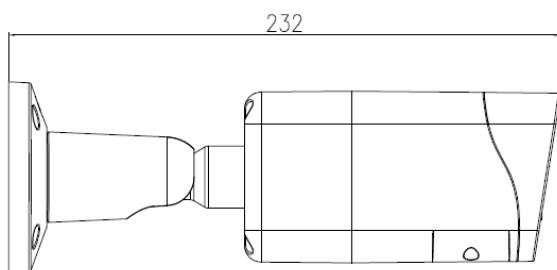

Dimensions (mm)

Accessories

Optional:

VST-CBK656A
Junction Box