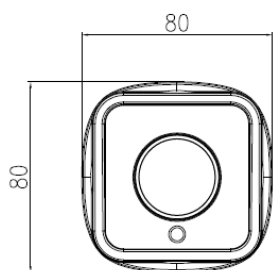

Dimensions (mm)

Accessories

Optional:

VST-CBK656A
Junction Box