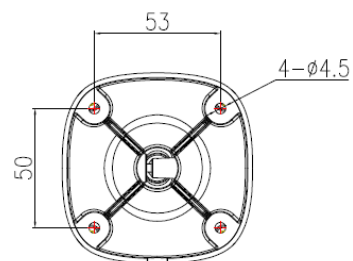

Dimensions (mm)

Accessories

Optional:

VST-CBK656A
Junction Box